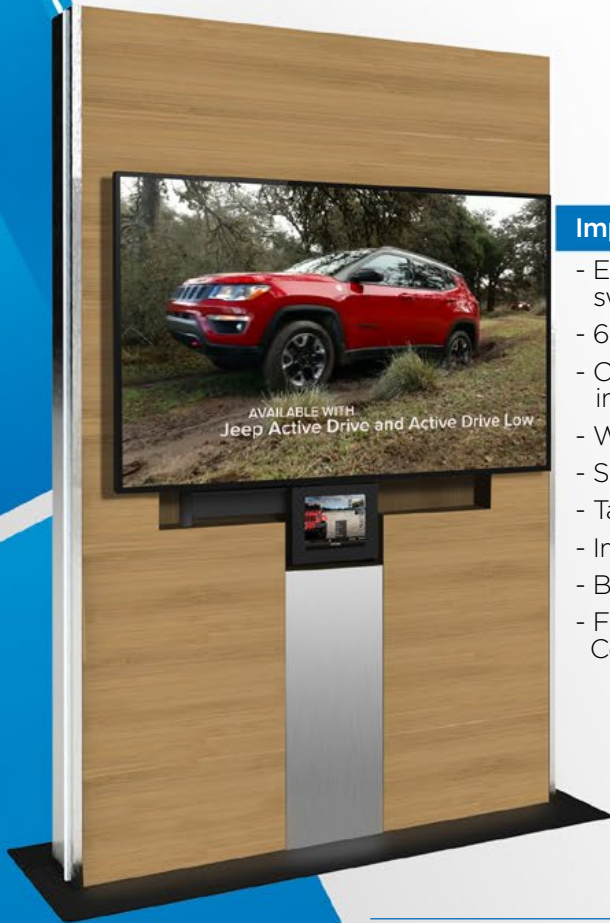

FCA Impact Media Network Package Pricing

Impact Media Center

- Enclosure with tablet swing arm
- 65" Digital Signage
- One iPad integrated tablet
- Wireless Access Point
- Security Appliance
- Tablet Mirroring
- Impact Graphics
- Brand Content
- Full Network Operations Center Support