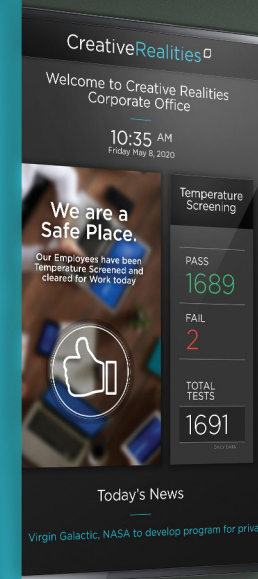

SAFETY MADE SIMPLE

- No-contact remote forehead temperature inspection
- Multi-point temperature: Stop, Scan, View and Log instantly, with output +/- 1 second
- Reliable accuracy +/- 0.5°C | +/- 0.9°F
- Works by facial detection, with or without mask; with or without photos through a facial recognition layer
- If individual exceeds temperature limits, notification can happen - and delivered via email or SMS
- Works immediately after the device is powered on - no calibration needed

THE AI ENGINE IS THE DIFFERENCE

- Connect and synchronize multiple points of entry - aggregated to a single, unified dashboard
- Customizable to conform to Safe Space, HR, Legal, Privacy or other Corporate Compliance requirements
- AI-enabled with rules engine so it learns patterns, and can trigger smart alerts on anomalies or other indicators
- Dashboard provides daily reports, trending, and alerts based on set KPIs - and can be accessed remotely

INTEGRATES EASILY WITH OTHER API, DATA AND CLOUD-BASED SERVICES

- When enabled, the engine creates event logs according to any compliance - and stored in the Cloud
- Other platform analytics, device or access controls can be integrated
- Solution incorporates Remote Device Management and over-the-air update
- Remote troubleshooting allows hassle-free maintenance and support through a SaaS model

WE'RE READY TO HELP YOU RETURN TO THE WORKPLACE WITH CONFIDENCE
Contact our Safe Space Team at (888) 323-3633 or info@cri.com

CreativeRealities
www.cri.com