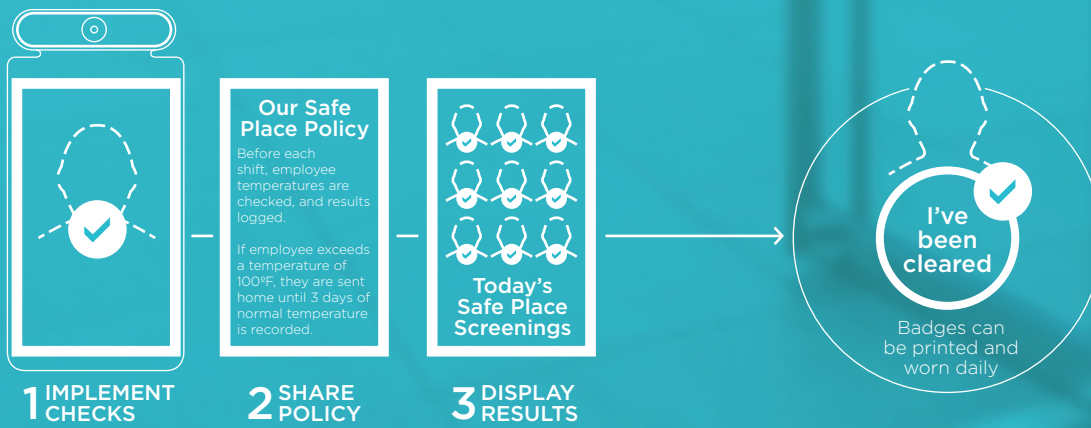

SAFETY MADE SIMPLE

- No-contact remote forehead temperature inspection
- Multi-point temperature: Stop, Scan, View and Log instantly, with output +/- 1 second
- Reliable accuracy +/- 0.5°C | +/- 0.9°F
- Works by facial detection, with or without mask; with or without photos through a facial recognition layer
- If individual exceeds temperature limits, notification can happen - and delivered via email or SMS
- Works immediately after the device is powered on - no calibration needed

THE AI ENGINE IS THE DIFFERENCE

- Connect and synchronize multiple points of entry - aggregated to a single, unified dashboard
- Customizable to conform to Safe Space, HR, Legal, Privacy or other Corporate Compliance requirements
- AI-enabled with rules engine so it learns patterns, and can trigger smart alerts on anomalies or other indicators
- Dashboard provides daily reports, trending, and alerts based on set KPIs - and can be accessed remotely

INTEGRATES EASILY WITH OTHER API, DATA AND CLOUD-BASED SERVICES

- When enabled, the engine creates event logs according to any compliance - and stored in the Cloud
- Other platform analytics, device or access controls can be integrated
- Solution incorporates Remote Device Management and over-the-air update
- Remote troubleshooting allows hassle-free maintenance and support through a SaaS model

WE'RE READY TO HELP YOU RETURN TO THE WORKPLACE WITH CONFIDENCE
Contact our Safe Space Team at (888) 323-3633 or info@cri.com

CreativeRealities
www.cri.com