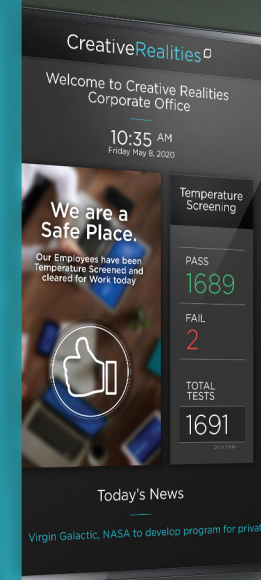

SAFETY MADE SIMPLE

- No-contact remote forehead temperature inspection
- Multi-point temperature: Stop, Scan, View and Log instantly, with output +/- 1 second
- Reliable accuracy +/- 0.5°C | +/- 0.9°F
- Works by facial detection, with or without mask
- If individual exceeds temperature limits, notification can happen – and delivered via email or SMS
- Works immediately after the device is powered on – no calibration needed

THE AI ENGINE IS THE DIFFERENCE

- Connect and synchronize multiple points of entry – aggregated to a single, unified dashboard
- Customizable to conform to Safe Space, HR, Legal, Privacy or other Corporate Compliance requirements
- AI-enabled with rules engine so it learns patterns, and can trigger smart alerts on anomalies or other indicators
- Dashboard provides daily reports, trending, and alerts based on set KPIs – and can be accessed remotely

INTEGRATES EASILY WITH OTHER API, DATA AND CLOUD-BASED SERVICES

- When enabled, the engine creates event logs according to any compliance – and stored in the Cloud
- Other platform analytics, device or access controls can be integrated
- Solution incorporates Remote Device Management and over-the-air update
- Remote troubleshooting allows hassle-free maintenance and support through a SaaS model

WE'RE READY TO HELP YOU RETURN TO THE WORKPLACE WITH CONFIDENCE
Contact our Safe Space Team at (888) 323-3633 or info@cri.com

CreativeRealities
www.cri.com