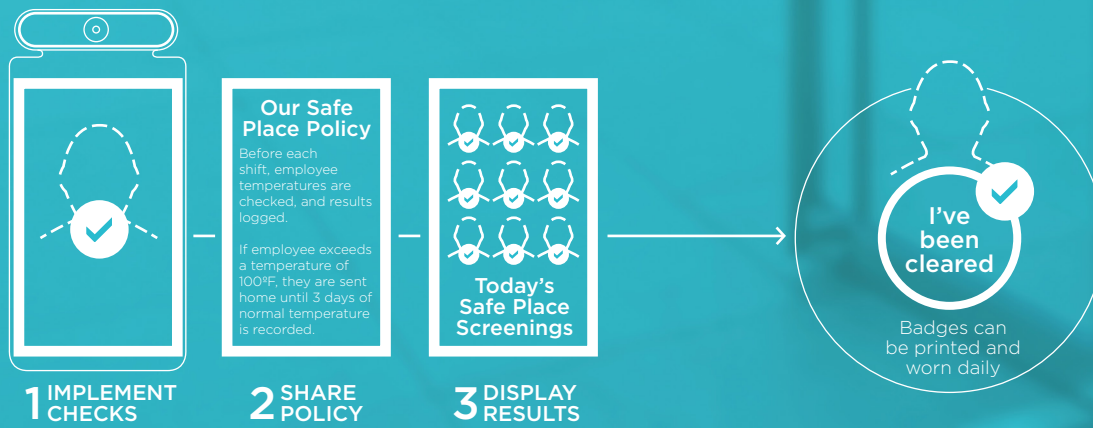

SAFETY MADE SIMPLE

- No-contact remote forehead temperature inspection
- Multi-point temperature: Stop, Scan, View and Log instantly, with output +/- 1 second
- Reliable accuracy +/- 0.5°C | +/- 0.9°F
- Works by facial detection, with or without mask
- If individual exceeds temperature limits, notification can happen – and delivered via email or SMS
- Works immediately after the device is powered on – no calibration needed

THE AI ENGINE IS THE DIFFERENCE

- Connect and synchronize multiple points of entry – aggregated to a single, unified dashboard
- Customizable to conform to Safe Space, HR, Legal, Privacy or other Corporate Compliance requirements
- AI-enabled with rules engine so it learns patterns, and can trigger smart alerts on anomalies or other indicators
- Dashboard provides daily reports, trending, and alerts based on set KPIs – and can be accessed remotely

INTEGRATES EASILY WITH OTHER API, DATA AND CLOUD-BASED SERVICES

- When enabled, the engine creates event logs according to any compliance – and stored in the Cloud
- Other platform analytics, device or access controls can be integrated
- Solution incorporates Remote Device Management and over-the-air update
- Remote troubleshooting allows hassle-free maintenance and support through a SaaS model

WE'RE READY TO HELP YOU RETURN TO THE WORKPLACE WITH CONFIDENCE
Contact our Safe Space Team at (888) 323-3633 or info@cri.com

CreativeRealities
www.cri.com